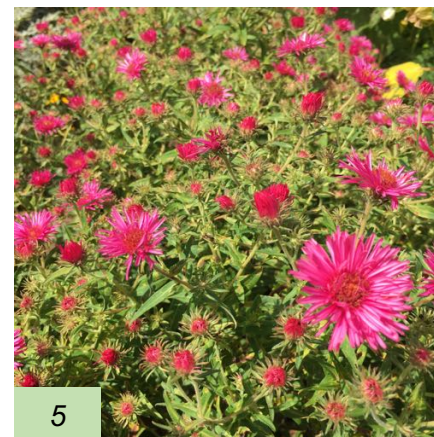

Berkshire Botanical Garden: Seasonal Interest

Mid October 2020

Tatkon Entry Garden, Visitor Center and Vicinity

Callicarpa dichotoma 'Early Amethyst' – Beautyberry(3)
Panicum virgatum 'Shenandoah' - Switch Grass
Ricinus communis 'New Zealand Purple' – Purple Castor Bean
Salvia uliginosa - Bog Sage
Spiranthes odorata - Fragrant Lady Tresses
Symphotrichum oblongifolium 'Raydon's Favorite' – Aromatic Aster
Taxus cuspidata 'Green Wave' – Yew(2)
Viburnum dilatatum 'Cardinal Candy' - Linden Viburnum(1)

Procter Mixed Border Garden

Nipponanthemum nipponicum - Montauk Daisy
Pennisetum alopecuroides 'Hameln' - Fountain Grass
Salvia 'Amistad' – Salvia, Sage
Symphotrichum oblongifolium 'October Skies' – Aster(4)

de Gersdorff Perennial & Frelinghuysen Shade Borders

Gaura lindheimeri 'Stratosphere™ White' – Butterfly Flower
Paeonia obovata – Peony(6)
Salvia yangii - Russian Sage
Solidago rugosa 'Fireworks' - Goldenrod
Symphotrichum lateriflorum 'Lady in Black' - Calico Aster
Symphotrichum novae-angliae 'Alma Potschke' – New England Aster(5)

Rose Garden, Martha Stewart Cottage Garden & Vicinity

Hydrangea paniculata 'Little Lime' - Dwarf Hydrangea
Lonicera sempervirens - Trumpet Honeysuckle
Rosa 'Lady of Shalott' – English Rose