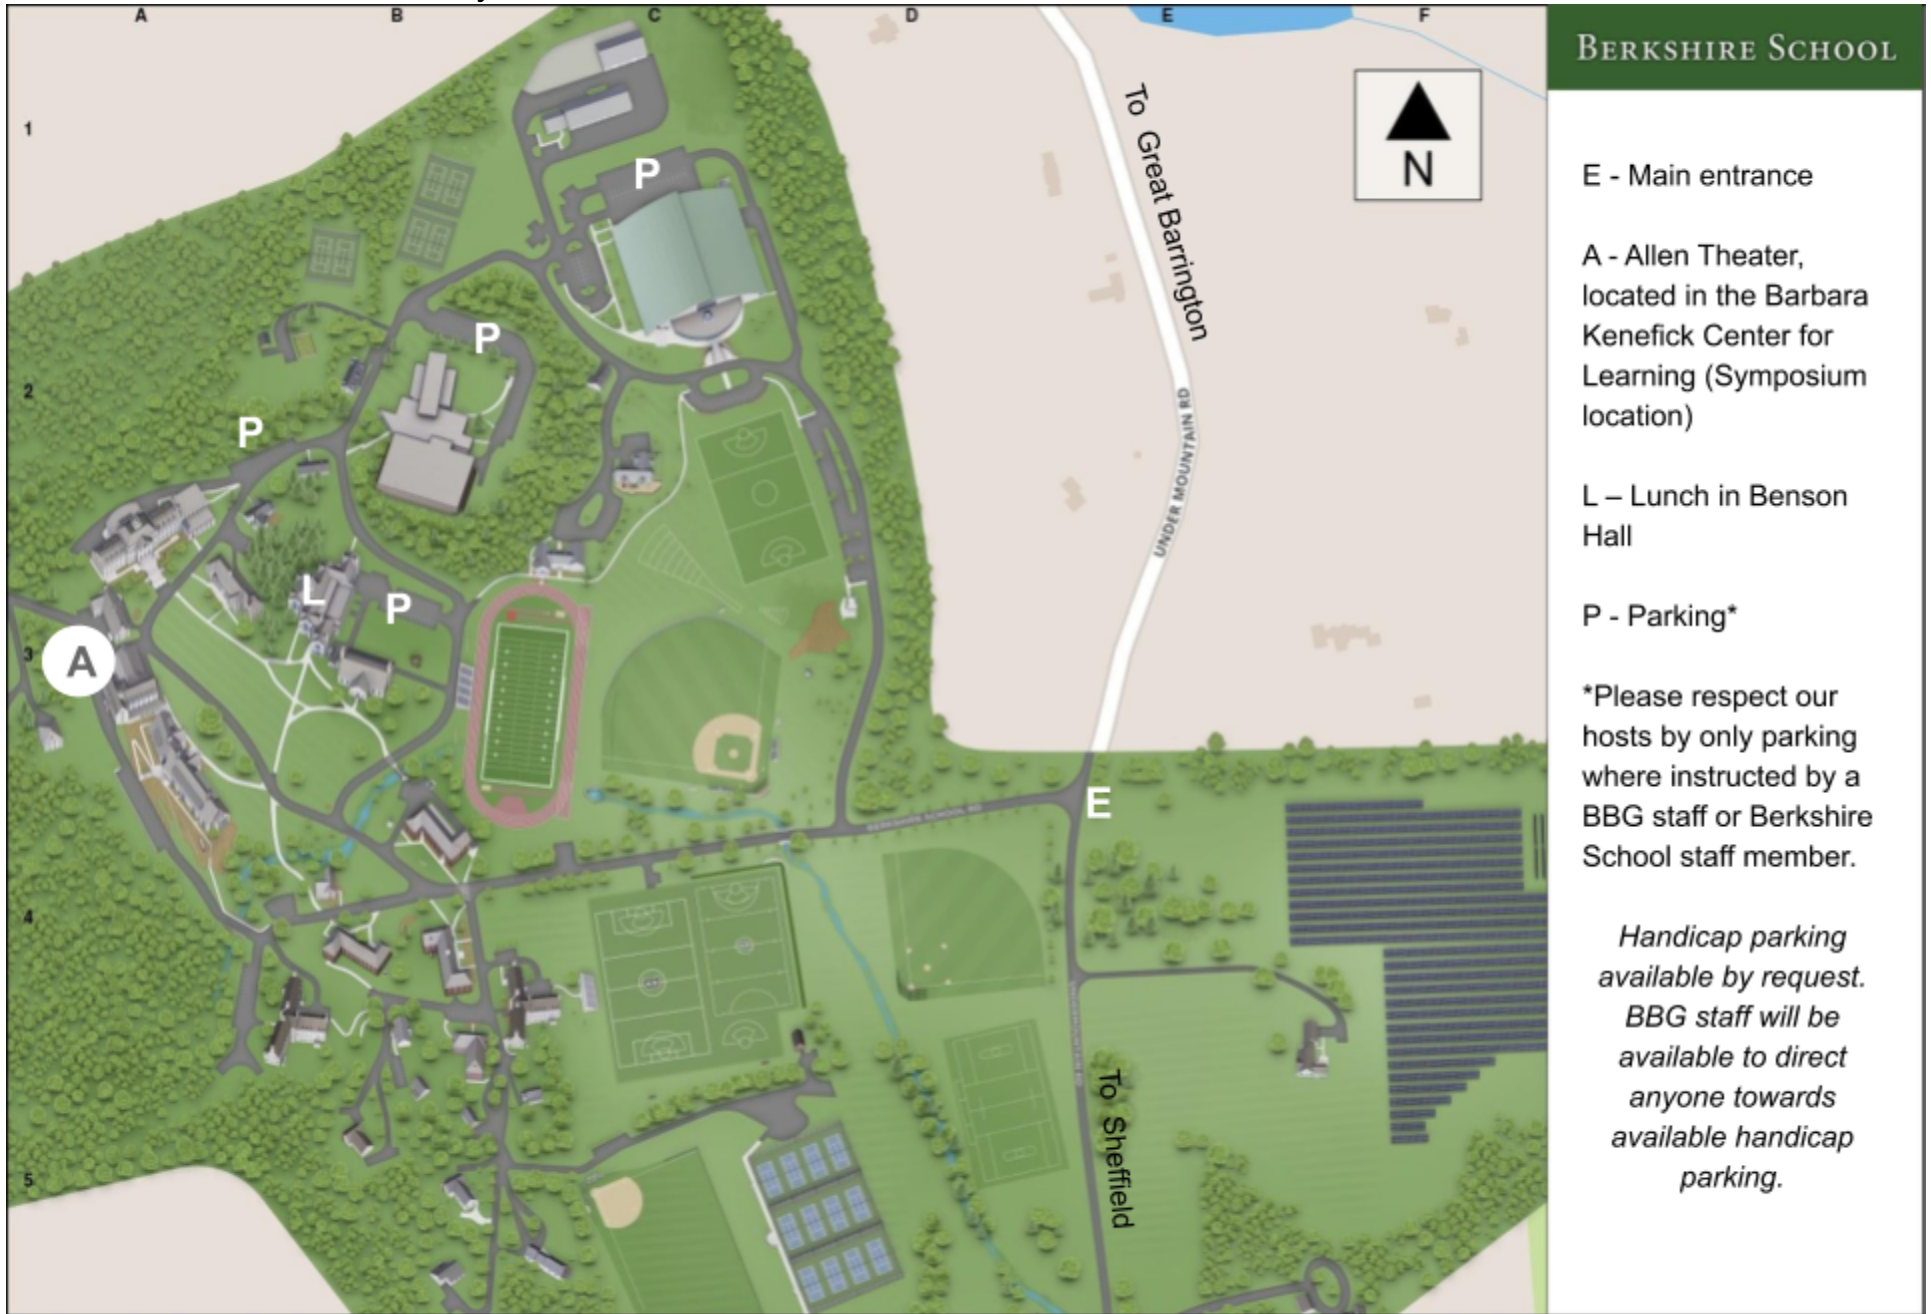

Berkshire Botanical Garden Rooted in Place Symposium Map

Sunday, November 10, 2019

Berkshire School—Sheffield, MA