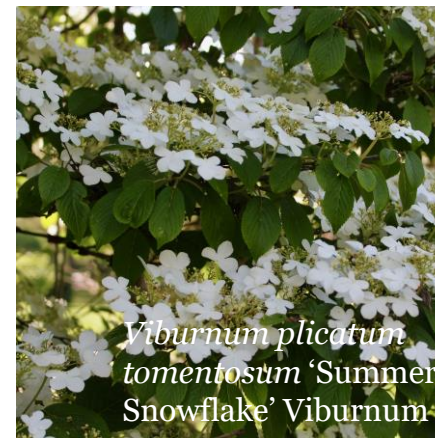

Viburnum plicatum tomentosum 'Summer Snowflake' Viburnum