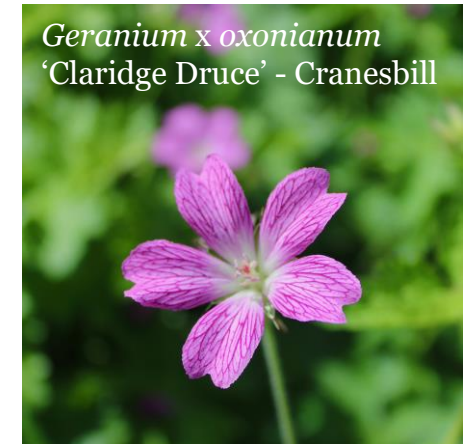

Berkshire Botanical Garden: What's in Bloom

June 11, 2018

Proctor Garden

Anthriscus sylvestris 'Ravenswing' – Cow Parsley
Baptisia australis – False Indigo
Deutzia gracilis – Slender Deutzia
Geranium x oxonianum 'Claridge Druce' - Cranesbill
Geranium psilostemon – Armenina Cranesbill
Iris 'Bluebonnet' – Tall Bearded Iris
Viburnum plicatum tomentosum 'Marisii' – Doublefile Viburnum

De Gersdorff Garden

Allium moly 'Jeannine' – Golden Garlic
Anemone canadensis – Windflower
Clematis recta - Shrub Clematis
Geranium 'Brookside' – Wild Geranium
Knautia macedonica – Pincushion Flower
Paeonia lactiflora 'Festiva Maxima' – Peony
Viburnum plicatum tomentosum 'Summer Snowflake' -Viburnum

Frelinghuysen Garden

Alchemilla mollis – Lady's Mantle
Allium glaucum 'Globemaster' - Flowering Onion
Calycanthus x raulstonii 'Hartlage Wine' – Common Sweetshrub
Geranium x oxonianum 'A. T. Johnson' – Wild Geranium
Iris sibirica 'Baby Sister' – Siberian Iris
Paeonia obovata – Woodland Peony

Martha Stewart Garden

Living Roof: *Sedum kamtschaticum* – Russian Stonecrop
Papaver orientale 'Beauty of Livermere' – Oriental Poppy

Baptisia australis – False Indigo

Geranium x oxonianum
'Claridge Druce' - Cranesbill