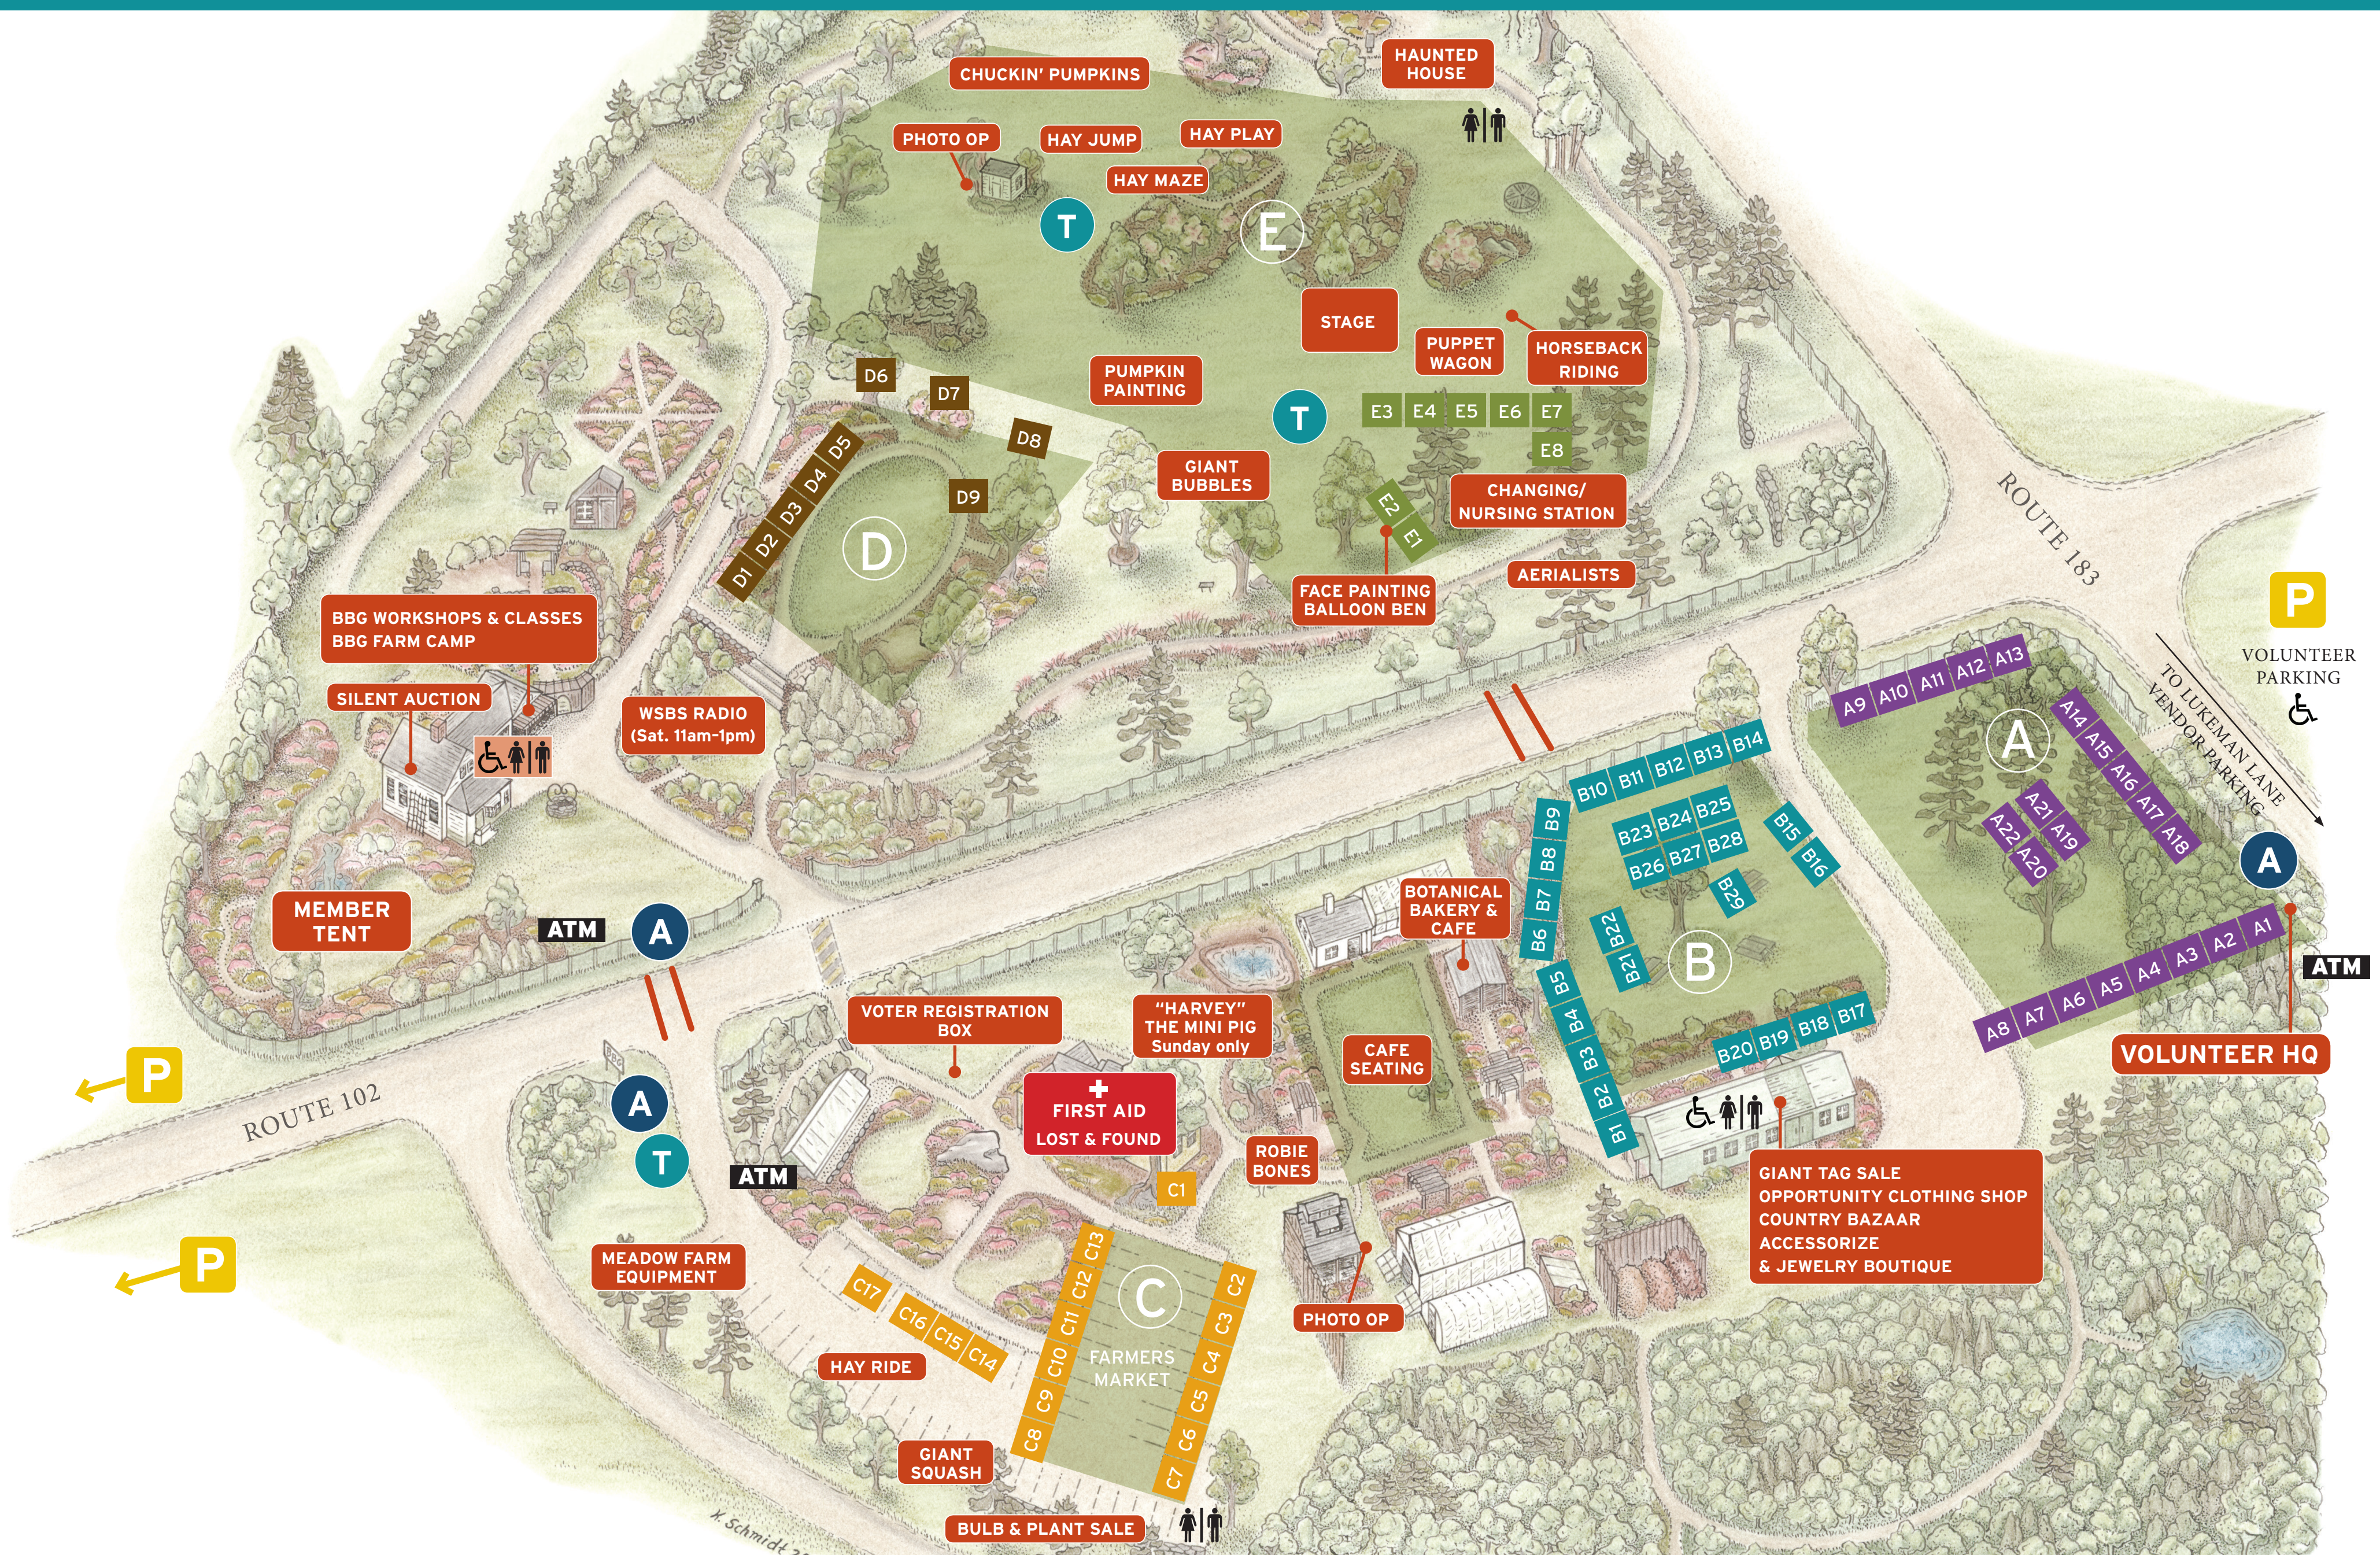

BERKSHIRE BOTANICAL GARDEN

HARVEST FESTIVAL 2018

P Berkshire Botanical Garden Parking (FREE)

T Tickets for kids' activities

A Festival Admission

 Restroom

SECTION A

- A1 SunBug Solar
- A2 The Peach Tree
- A3 Dutch Desserts
- A4 Nutmeg Potters
- A5 Berkshire Mountain Gourmet
- A6 First Flower Farm
- A7 Women's Peace Collection
- A8 Cesars World Inc.
- A9 Stephen G. Donaldson Photography
- A10 Grass Hill Alpacas
- A11 Culligan Water Conditioning
- A12 Jennifer Kerber
- A13 Hooked: Crocheted Creations
- A14 Catherine's Chocolates
- A15 Myriad Mirage/Lisa Medoff Designs
- A16 ALSOUL
- A17 Dancing Bare Soap
- A18 Valley View Acres
- A19 Hort & Pott
- A20 Hort & Pott
- A21 Madeline Hooper's BEDAZZLED
- A22 I See Spain

- B25 Color My World Hand-dyed Creations
- B26 Seabird Soleil
- B27 Taproot Threads
- B28 Z Botanicals & Hemp Co.
- B29 Green Mountain Energy

SECTION C - FARMERS MARKET

- C1 Six Depot Roastery & Café
- C2 Ioka Valley Farm
- C3 Shire City Herbals
- C4 Gray Raven Farm
- C5 Dafni Greek Gourmet
- C6 Markkristo Farms
- C7 Sun Meadow Alpacas
- C8 Flavors of Lebanon
- C9 Sweet Birch Herbals
- C10 les collines
- C11 Grace Hill Farm
- C12 Oliva Provisions
- C13 Savor
- C14 The Hungry Traveler
- C15 Herb Associates
- C16 Master Gardeners
- C17 Center for Eco-Technology

SECTION D

- D1 SoCo Creamery
- D2 Timi's Greek
- D3 PapaDogs
- D4 Braise Worthy
- D5 CC's Chips & More
- D6 One Sweet Ride
- D7 Bousquet
- D8 Gunther's Sausage Wagon
- D9 Barrington Brewery

SECTION E

- E1 The Happy Face Painter
- E2 Balloon Ben
- E3 Great Barrington Rudolf Steiner School
- E4 Bard College of Simon's Rock
- E5 Montessori School of the Berkshires
- E6 Berkshire Country Day School
- E7 Life Works Studio
- E8 South County Aerials